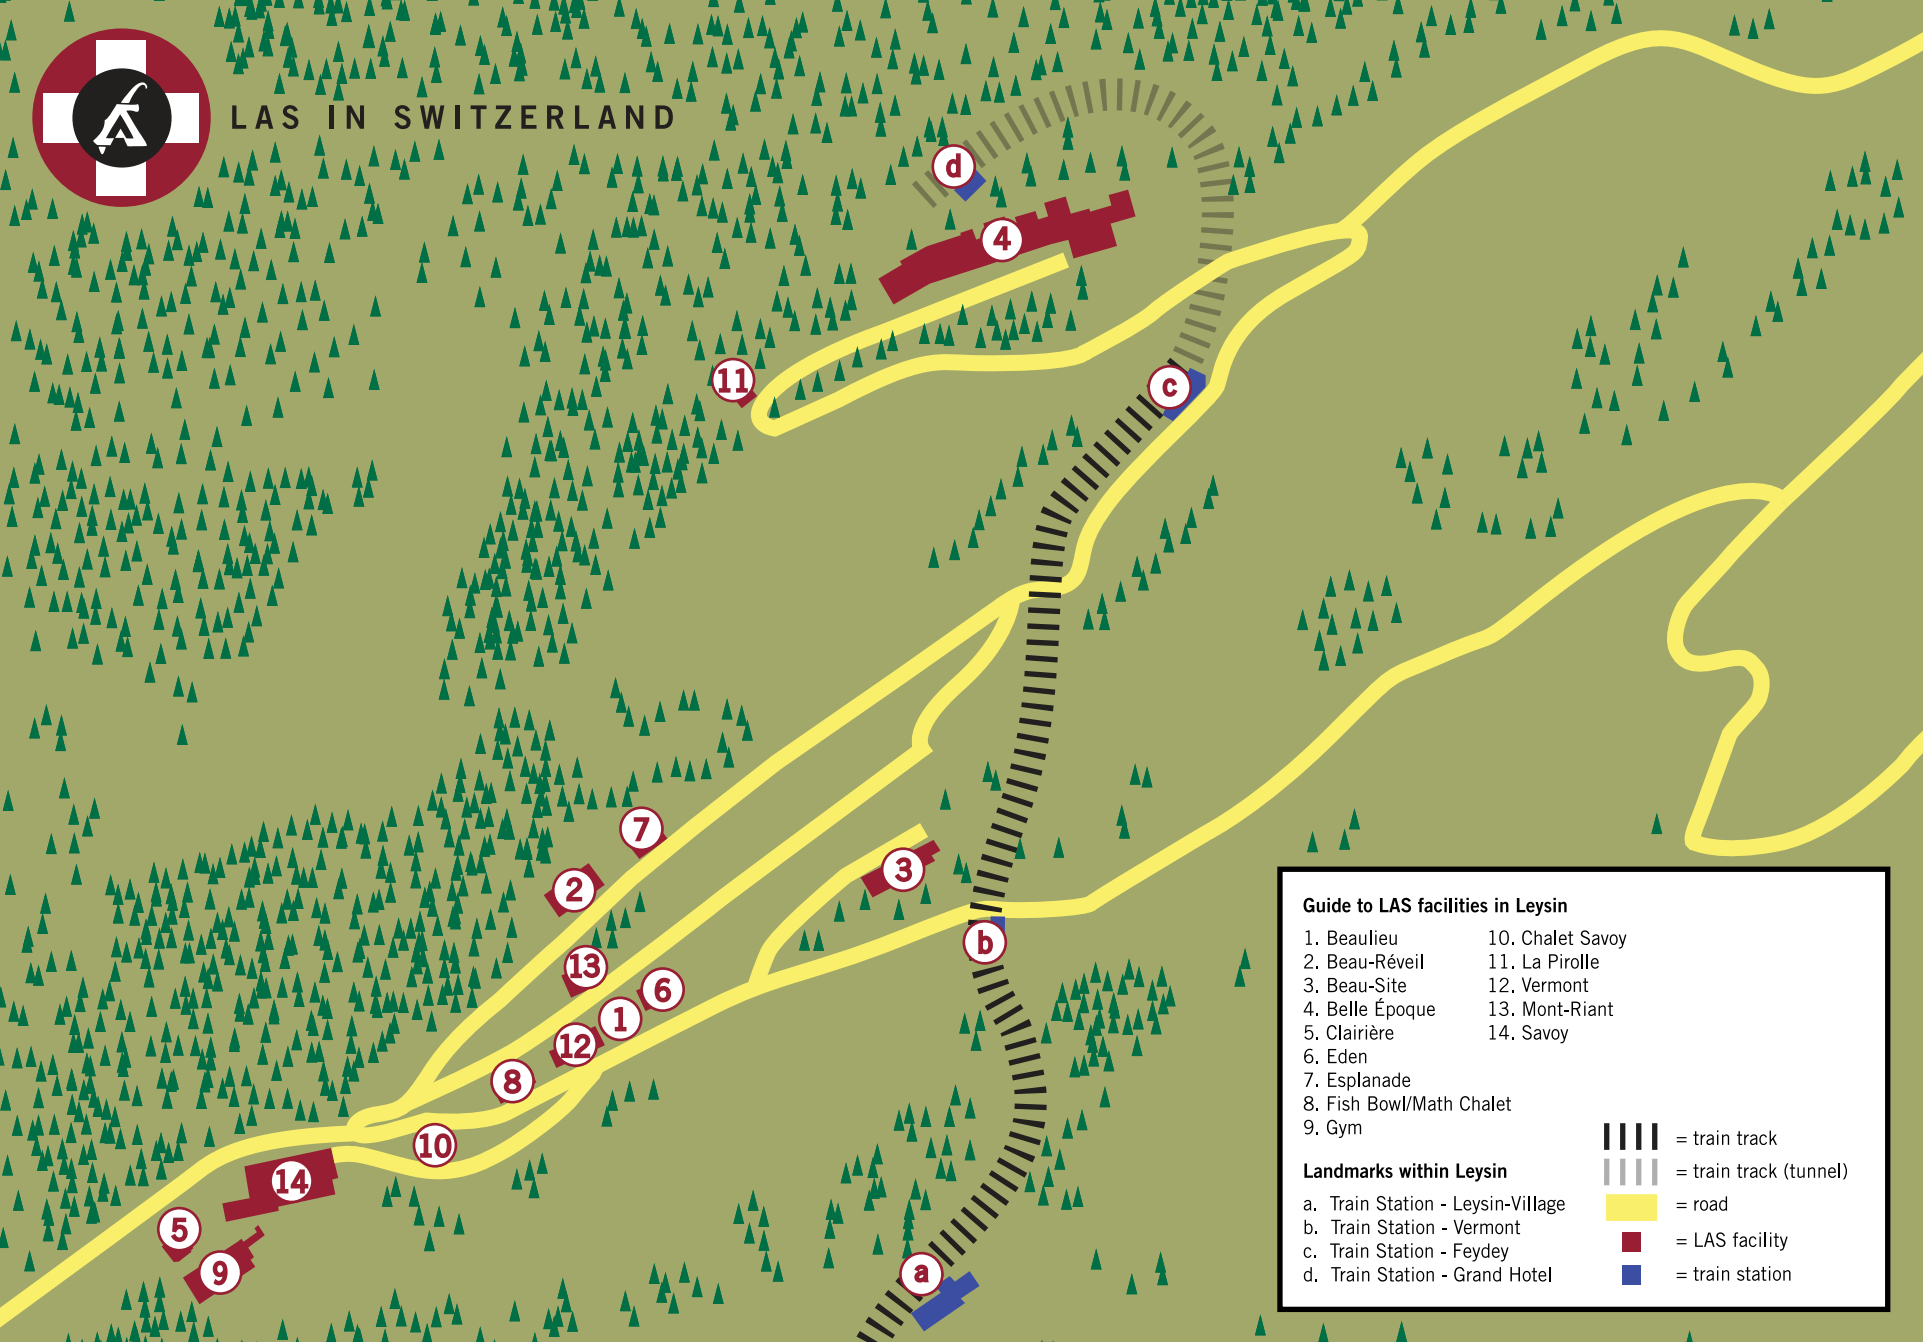

# LAS IN SWITZERLAND

## Guide to LAS facilities in Leysin

- |                          |                  |
|--------------------------|------------------|
| 1. Beaulieu              | 10. Chalet Savoy |
| 2. Beau-Réveil           | 11. La Pirolle   |
| 3. Beau-Site             | 12. Vermont      |
| 4. Belle Époque          | 13. Mont-Riant   |
| 5. Clairière             | 14. Savoy        |
| 6. Eden                  |                  |
| 7. Esplanade             |                  |
| 8. Fish Bowl/Math Chalet |                  |
| 9. Gym                   |                  |

## Landmarks within Leysin

- a. Train Station - Leysin-Village
- b. Train Station - Vermont
- c. Train Station - Feydey
- d. Train Station - Grand Hotel

-  = train track
-  = train track (tunnel)
-  = road
-  = LAS facility
-  = train station